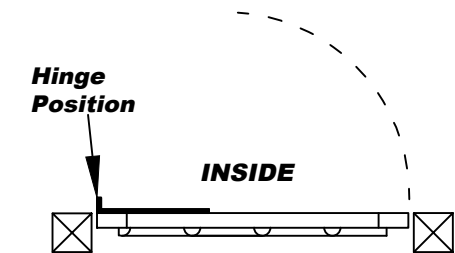

c. Right Hand Hang Opening Outwards ☐