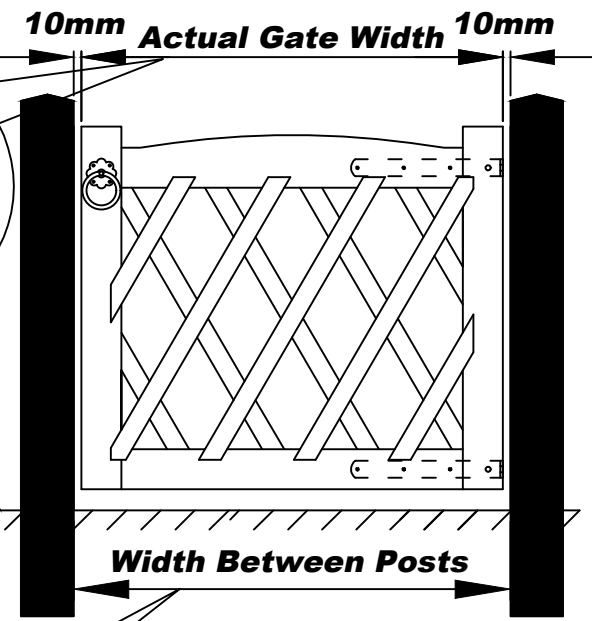

***Step: 2**
"Actual Gate Width"
Measurement

Remember it is 20mm less than the "Width Between Posts".

***Step: 1**
"Width between Posts"
Measurement

VIEWED FROM OUTSIDE

**GATE SHOWN RIGHT HAND HANGING OPENING INWARDS
STANDARD CONFIGURATION**

For your requirements select the appropriate option in STEP 4.

***Step: 3**
"Actual Gate Height"
Measurement

Remember not to include 50mm for Ground Clearance.

EACH GATE LEAF SIZE LIMITATION

Max Actual Gate Height (mm)	Allowable Actual Gate Width (mm)
1150	1500