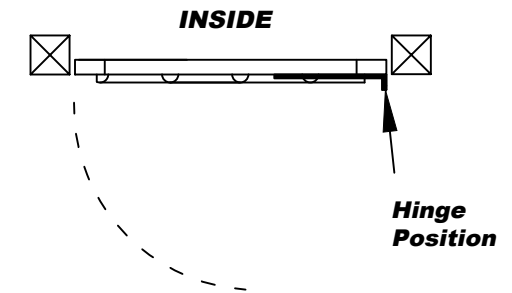

***Step: 2**
"Actual Gate Width"
Measurement

Remember it is 20mm less than the "Width Between Posts".

***Step: 1**
"Width between Posts"
Measurement

VIEWED FROM OUTSIDE

**GATE SHOWN RIGHT HAND HANGING OPENING INWARDS
STANDARD CONFIGURATION**

FRAME TYPE

Heavy Frame is required for Gates with
1. Lock Requirements

GATE HANDING & OPENING:

The handing of the gate is determined by the position of hinges when the gate is viewed from outside. Hinges are always on the opening side of the Gate.

***Step 4:** Please tick appropriate box for desired Gate Fitting Option.

OPTION 1: UNFITTED GATE(s)

For fittings to be supplied separately.

OR

OPTION 2: FITTED GATE(s)

Please tick appropriate box for desired hanging & opening

a. Standard Right Hand Hang Opening Inwards

b. Left Hand Hang Opening Inwards

c. Right Hand Hang Opening Outwards

d. Left Hand Hang Opening Outwards

This order cannot be **Changed** OR **Cancelled**. Please sign and return the form. Before returning kindly make sure all the required steps are completed and information is filled in and checked. In case of any queries contact your salesperson.