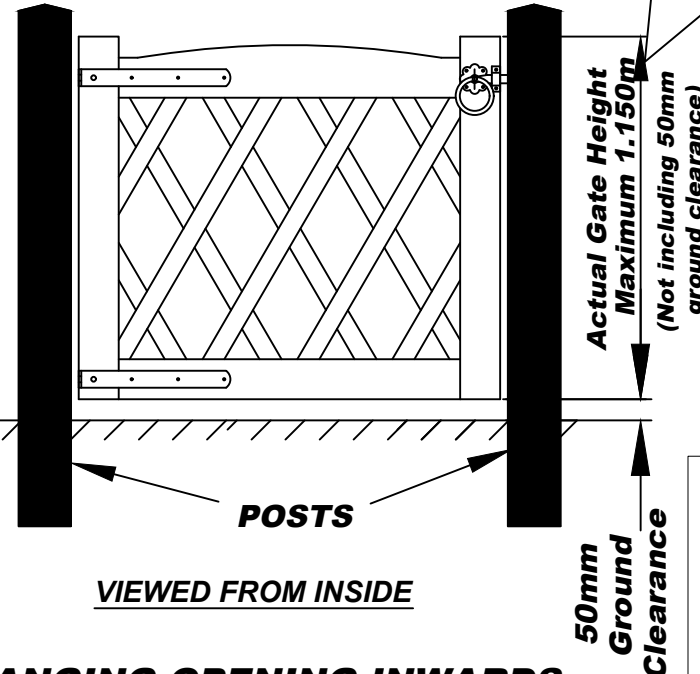

***Step: 2**
"Actual Gate Width"
Measurement

Remember it is 20mm less than the "Width Between Posts".

***Step: 1**
"Width between Posts"
Measurement

VIEWED FROM OUTSIDE

**GATE SHOWN RIGHT HAND HANGING OPENING INWARDS
STANDARD CONFIGURATION**

For your requirements select the appropriate option in STEP 4.

***Step: 3**
"Actual Gate Height"
Measurement

Remember not to include 50mm for Ground Clearance.

EACH GATE LEAF SIZE LIMITATION

Max Actual Gate Height (mm)	Allowable Actual Gate Width (mm)
1150	1500

FRAME TYPE

Heavy Frame is required for Gates with
1. Lock Requirements

GATE HANDING & OPENING:

The handing of the gate is determined by the position of hinges when the gate is viewed from outside. Hinges are always on the opening side of the Gate.