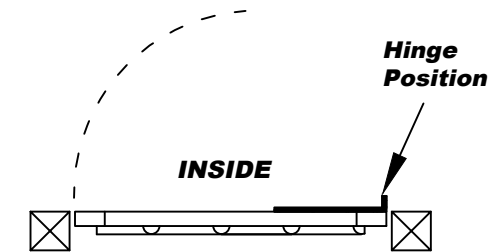

FRAME TYPE

Heavy Frame is required for Gates with
1. Lock Requirements

GATE HANDING & OPENING:

The handing of the gate is determined by the position of hinges when the gate is viewed from outside. Hinges are always on the opening side of the Gate.

***Step 4:** Please tick appropriate box for desired Gate Fitting Option.

OPTION 1: UNFITTED GATE(s)

For fittings to be supplied separately.

OR

OPTION 2: FITTED GATE(s)

Please tick appropriate box for desired hanging & opening

a. Standard Right Hand Hang Opening Inwards

b. Left Hand Hang Opening Inwards

c. Right Hand Hang Opening Outwards

d. Left Hand Hang Opening Outwards

This order cannot be **Changed** OR **Cancelled**. Please sign and return the form. Before returning kindly make sure all the required steps are completed and information is filled in and checked. In case of any queries contact your salesperson.