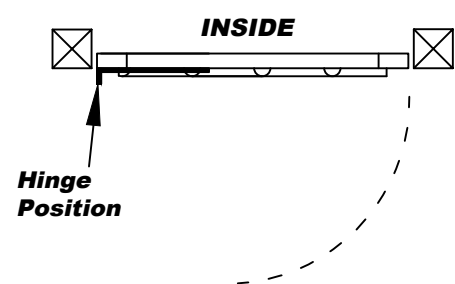

***Step: 2**
"Actual Gate Width"
Measurement

Remember it is 20mm less than the "Width Between Posts".

***Step: 1**
"Width between Posts"
Measurement

VIEWED FROM OUTSIDE

**GATE SHOWN RIGHT HAND HANGING OPENING INWARDS
STANDARD CONFIGURATION**

***Step 4:** Please tick appropriate box for desired Gate Fitting Option.

OPTION 1: UNFITTED GATE(s)

For fittings to be supplied separately.

OR

OPTION 2: FITTED GATE(s)

Please tick appropriate box for desired hanging & opening

a. Standard Right Hand Hang Opening Inwards

b. Left Hand Hang Opening Inwards

c. Right Hand Hang Opening Outwards

d. Left Hand Hang Opening Outwards

This order cannot be **Changed** OR **Cancelled**. Please sign and return the form. Before returning kindly make sure all the required steps are completed and information is filled in and checked. In case of any queries contact your salesperson.