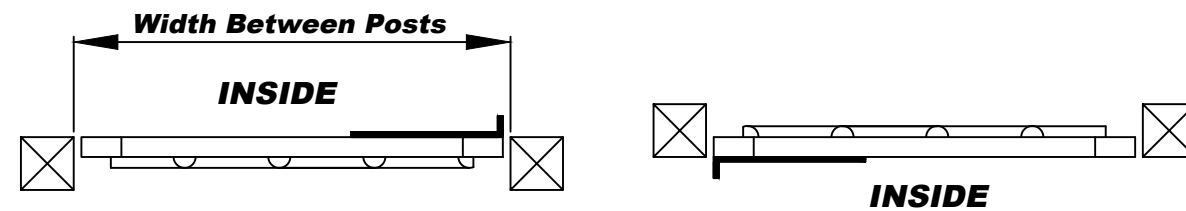

***Step: 2**
"Actual Gate Width"
Measurement

Remember it is 20mm less than the "Width Between Posts".

***Step: 1**
"Width between Posts"
Measurement

VIEWED FROM OUTSIDE

**GATE SHOWN RIGHT HAND HANGING OPENING INWARDS
STANDARD CONFIGURATION**

For your requirements select the appropriate option in STEP 4.

***Step: 3**
"Actual Gate Height"
Measurement

Remember not to include 50mm for Ground Clearance.

EACH GATE LEAF SIZE LIMITATION

Max Actual Gate Height (mm)	Allowable Actual Gate Width (mm)
1150	1500