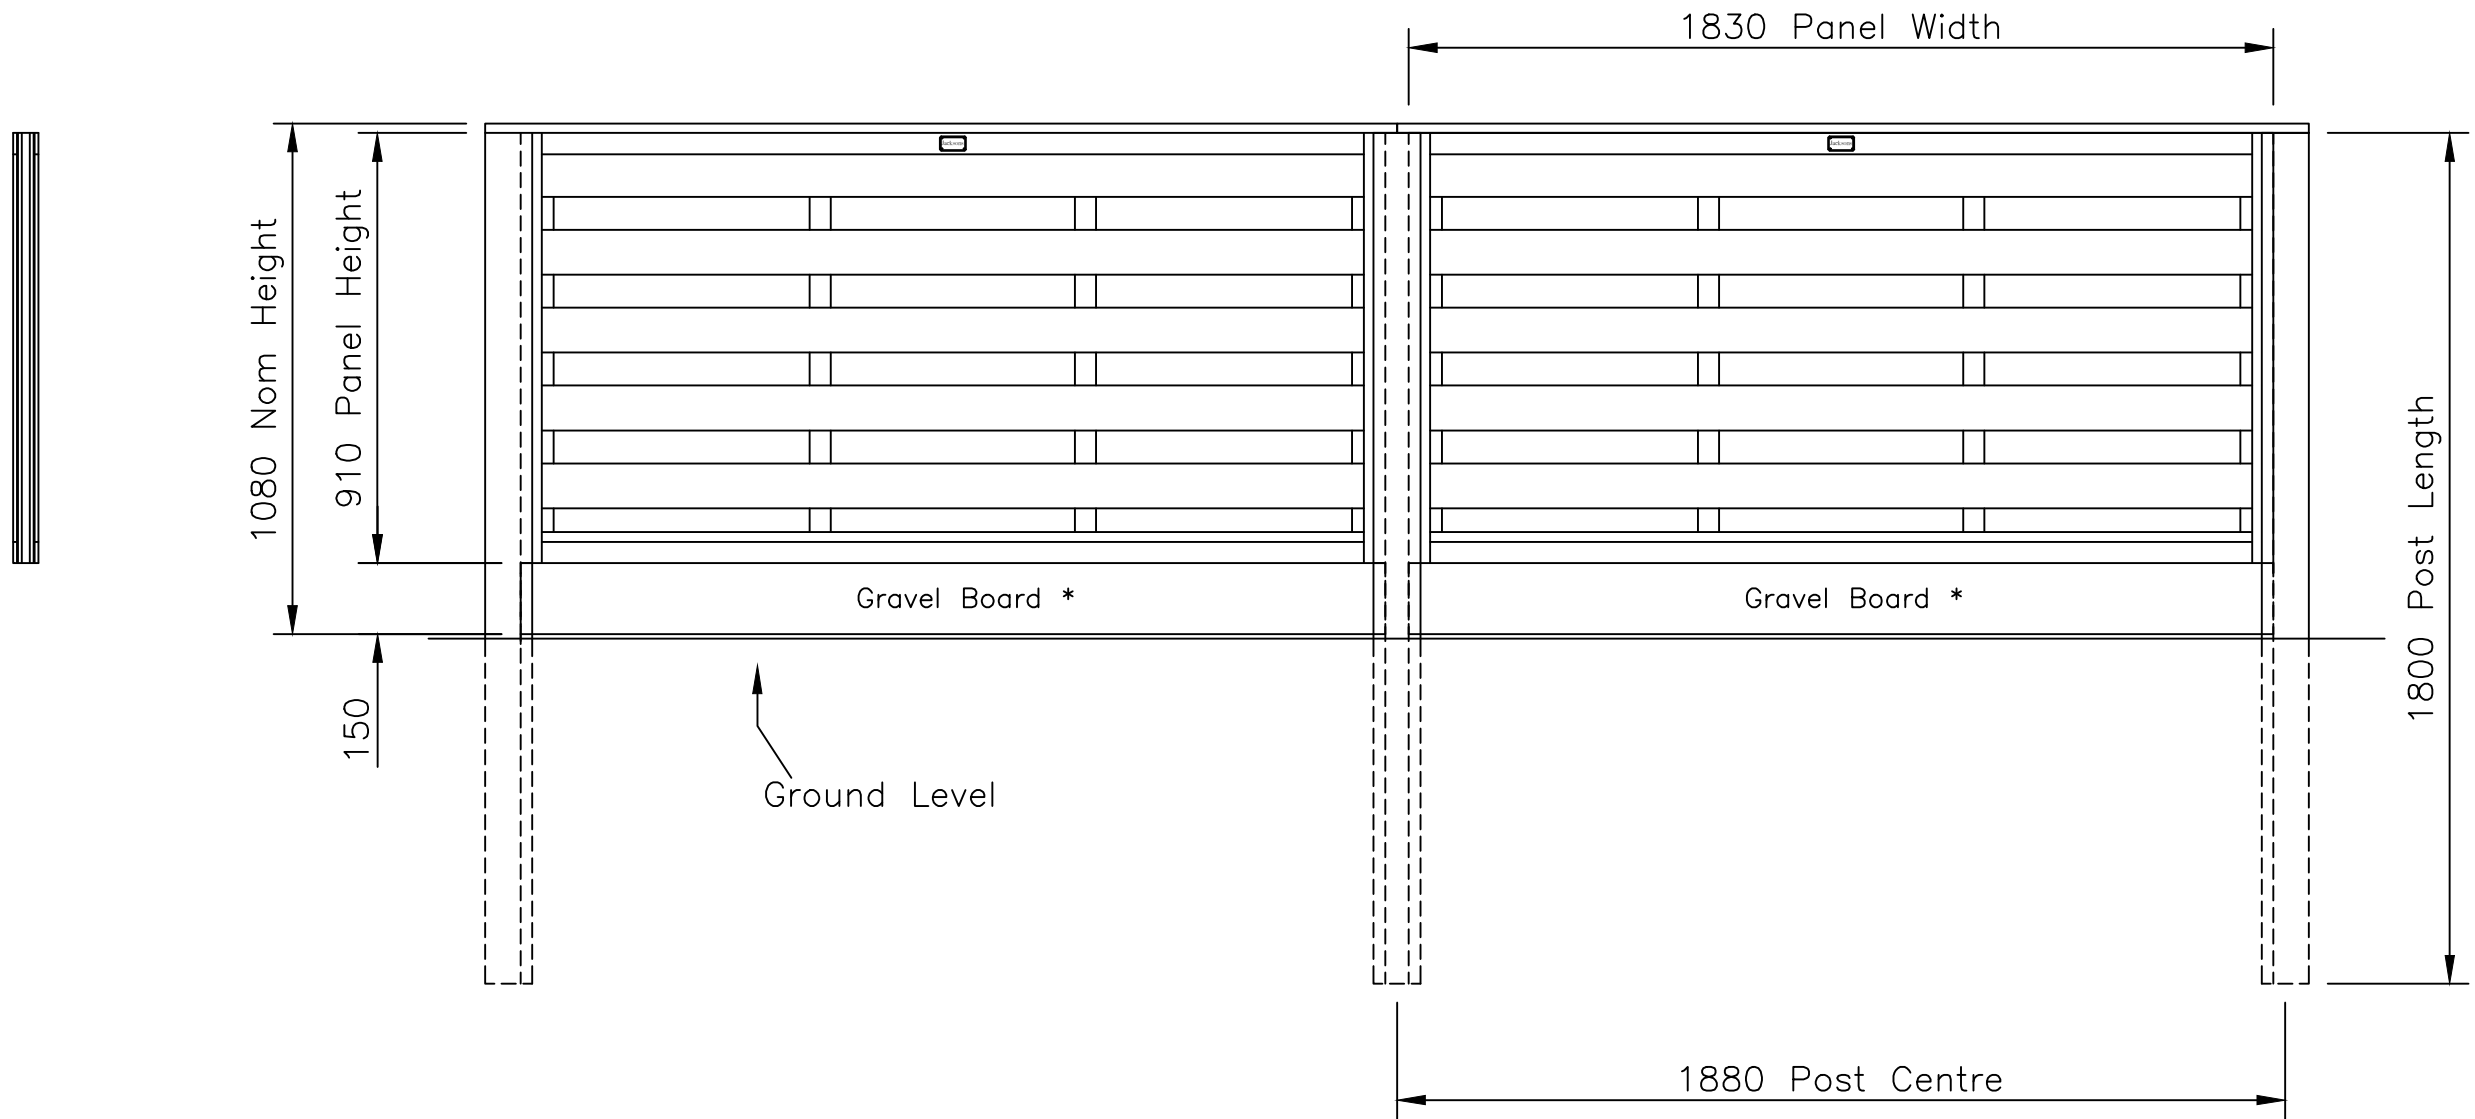

DO NOT SCALE – IF IN DOUBT ASK

* TO MEET THE CONDITIONS OF THE 25-YEAR JAKCURE GUARANTEE, GRAVEL BOARDS ARE REQUIRED WHERE PANELS ARE IN CONTACT WITH THE GROUND

Side view.
Post omitted for clarity

Jacksons Fencing

Drawn Di Day
Date 15/09/06
Checked
Size A3
Scale 1:16 U.O.S

TITLE 910 mm H Hit & Miss Timber Fence
Sales Drawing (Horizontal Panels)

CUSTOMER
ACK No.

Drawing No.
06 J7/01042
5 of 8

This Drawing Is The Property Of H.S. Jackson & Son (Fencing) Ltd, And May Not Be Copied Or Reproduced In Any Way Without Prior Written Permission.