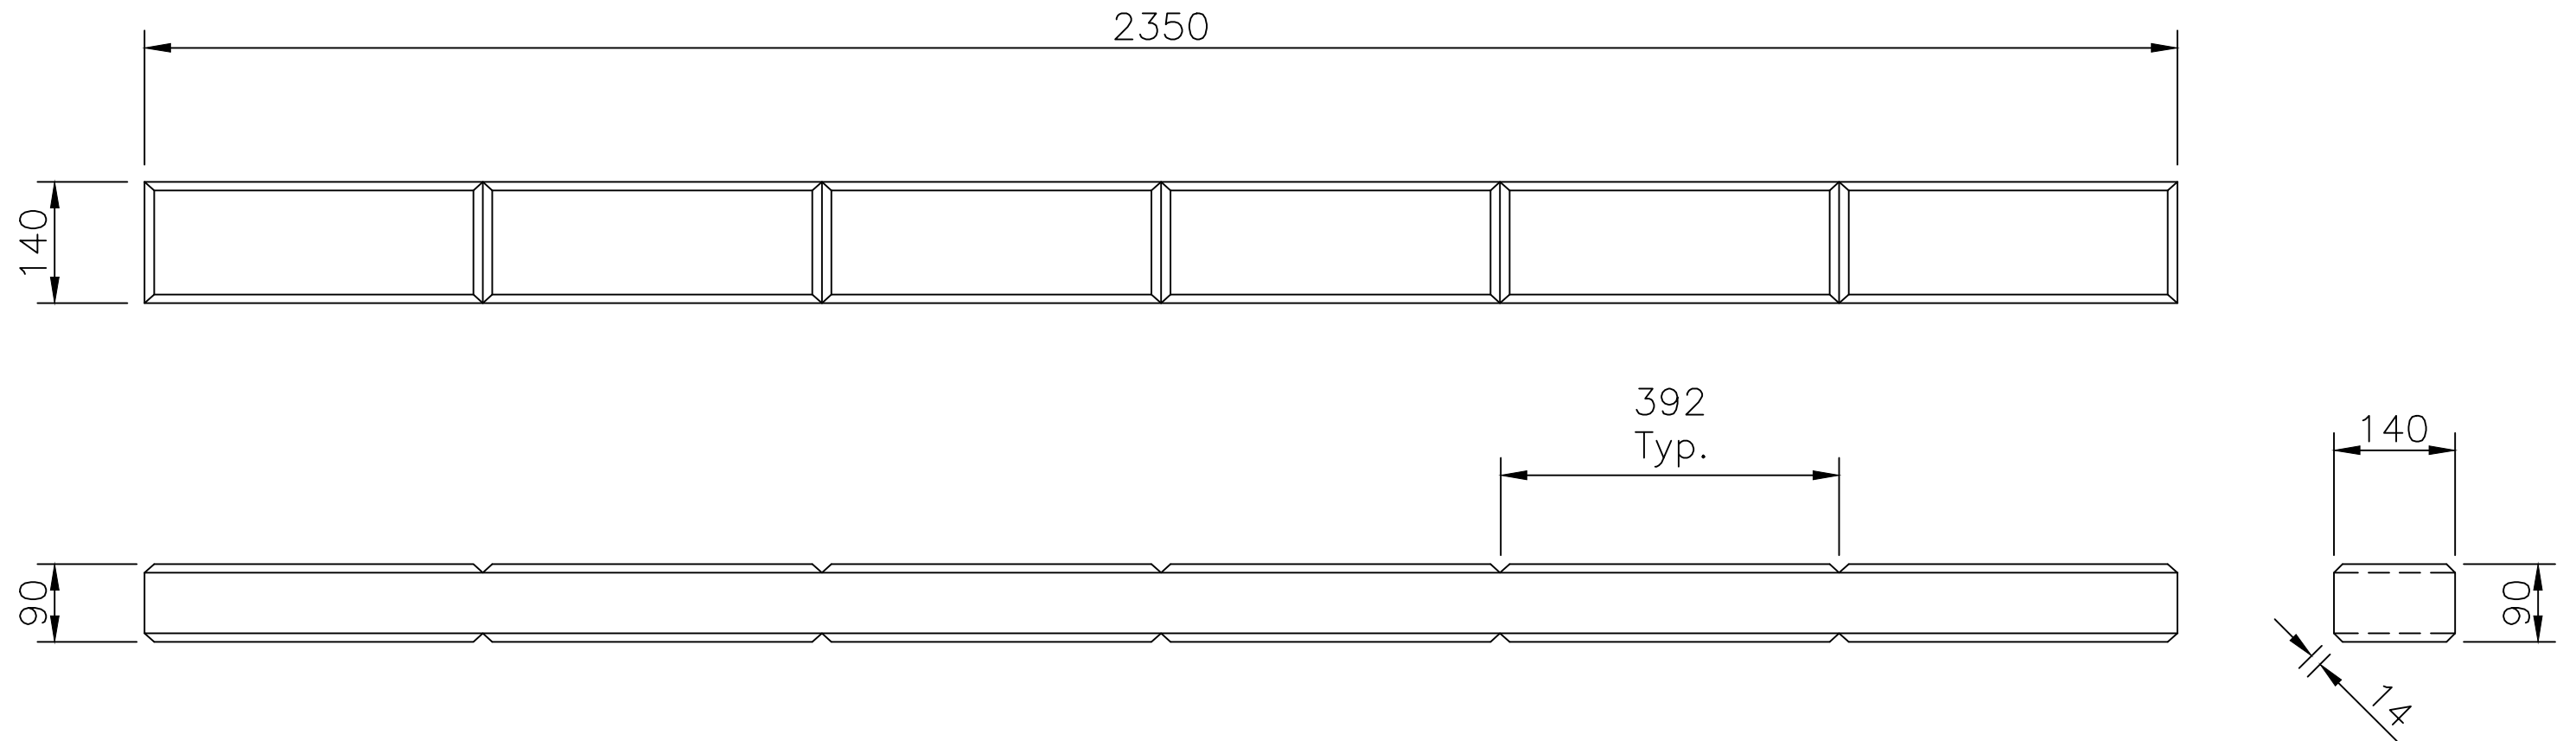

DO NOT SCALE – IF IN DOUBT ASK

**Jacksons
Fencing**

Stowting Common, Near Ashford,
Kent. TN25 6BN
Telephone: 01233 750393
Fax: 01233 750403
www.jacksons-fencing.co.uk
www.jacksons-security.co.uk

This Drawing Is The Property Of H.S. Jackson & Son (Fencing) Ltd, And May Not Be Copied Or Reproduced In Any Way Without Prior Written Permission.

- ② 19/06/2017 Profile updated
- ① 09/05/06 2400Lg - 2350Lg
- ① 22/02/06 Original Issue

Drawn Chris J
Date 22/02/06
Checked
Size A3 Scale 1:10 U.O.S

TITLE Jakwall (Grooved on 140mm Face) 2.35m Long
Stock Code: 171800

CUSTOMER
ACK No.

Drawing No.
06 J7/01035
Sheet 3