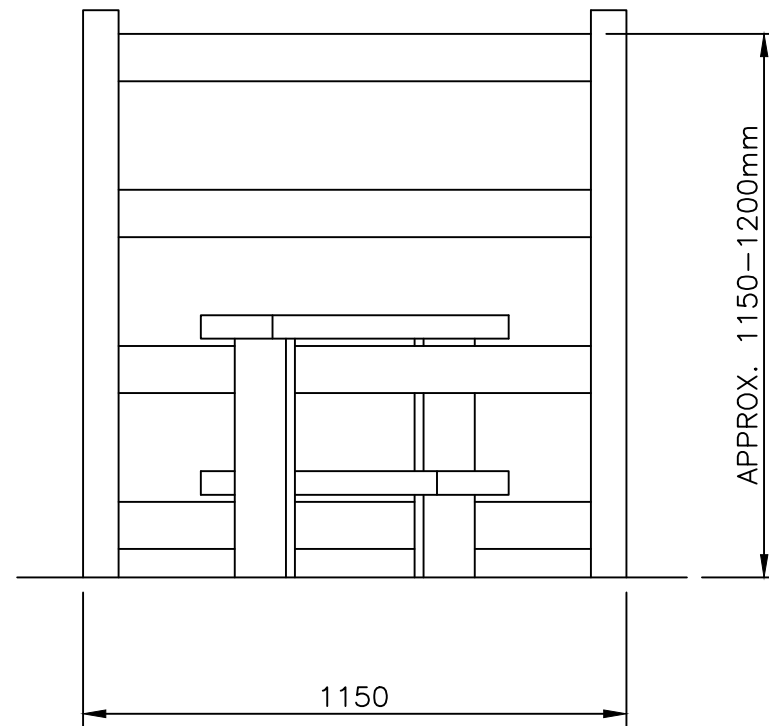

DO NOT SCALE – IF IN DOUBT ASK

200700C3 – SHORT RISER

200700C4 – LONG RISER

200700C6 – MORTICE POST (4)

200700C7 – 1.15mLg RAIL

200700C8 – 175mm x 50mm TREAD BOARD

STANDARD OPTION

ALTERNATIVE OPTION WITH DOG-GATE

24/10/14 Original Issue

Drawn	Liam
Date	24/10/14
Checked	
Size	Scale 1:16 U.O.S
A3	

TITLE	Timber Stile and Dog-Gate/Stile Combination layouts
CUSTOMER	
ACK No.	
Drawing No.	J7/04192