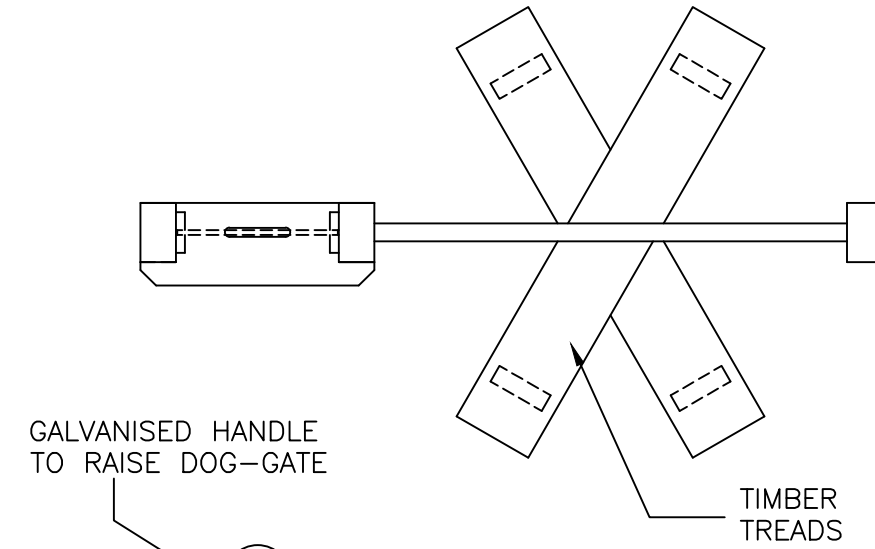

DO NOT SCALE – IF IN DOUBT ASK

200700C3 – SHORT RISER

200700C4 – LONG RISER

200700C6 – MORTICE POST (4)

200700C7 – 1.15mLg RAIL

200700C8 – 175mm x 50mm TREAD BOARD

STANDARD OPTION

ALTERNATIVE OPTION WITH DOG-GATE

24/10/14 Original Issue

Drawn	Liam
Date	24/10/14
Checked	
Size	Scale 1:16 U.O.S
A3	

TITLE	Timber Stile and Dog-Gate/Stile Combination layouts
CUSTOMER	
ACK No.	
Drawing No.	J7/04192