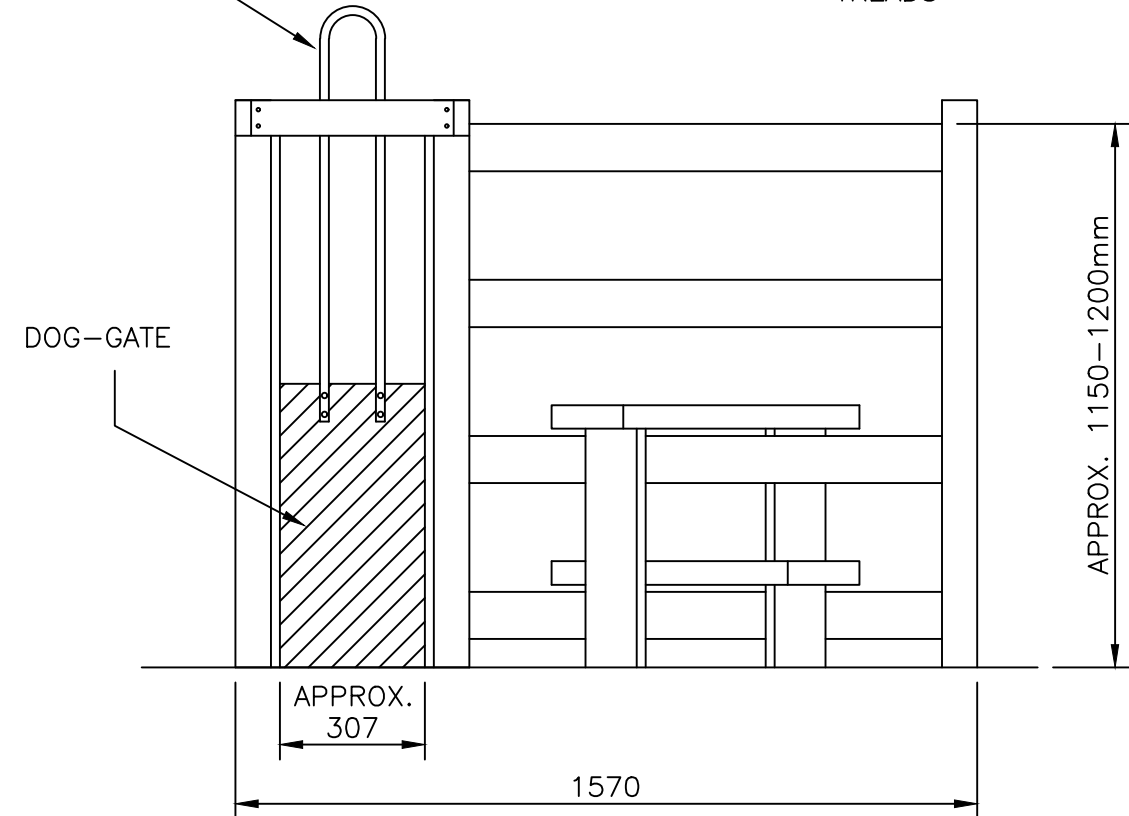

DO NOT SCALE – IF IN DOUBT ASK

200700C3 – SHORT RISER

200700C4 – LONG RISER

200700C6 – MORTICE POST (4)

200700C7 – 1.15mLg RAIL

200700C8 – 175mm x 50mm TREAD BOARD

STANDARD OPTION

ALTERNATIVE OPTION WITH DOG-GATE

24/10/14 Original Issue

Drawn	Liam
Date	24/10/14
Checked	
Size	Scale 1:16 U.O.S
A3	

TITLE	Timber Stile and Dog-Gate/Stile Combination layouts
CUSTOMER	
ACK No.	
Drawing No.	J7/04192