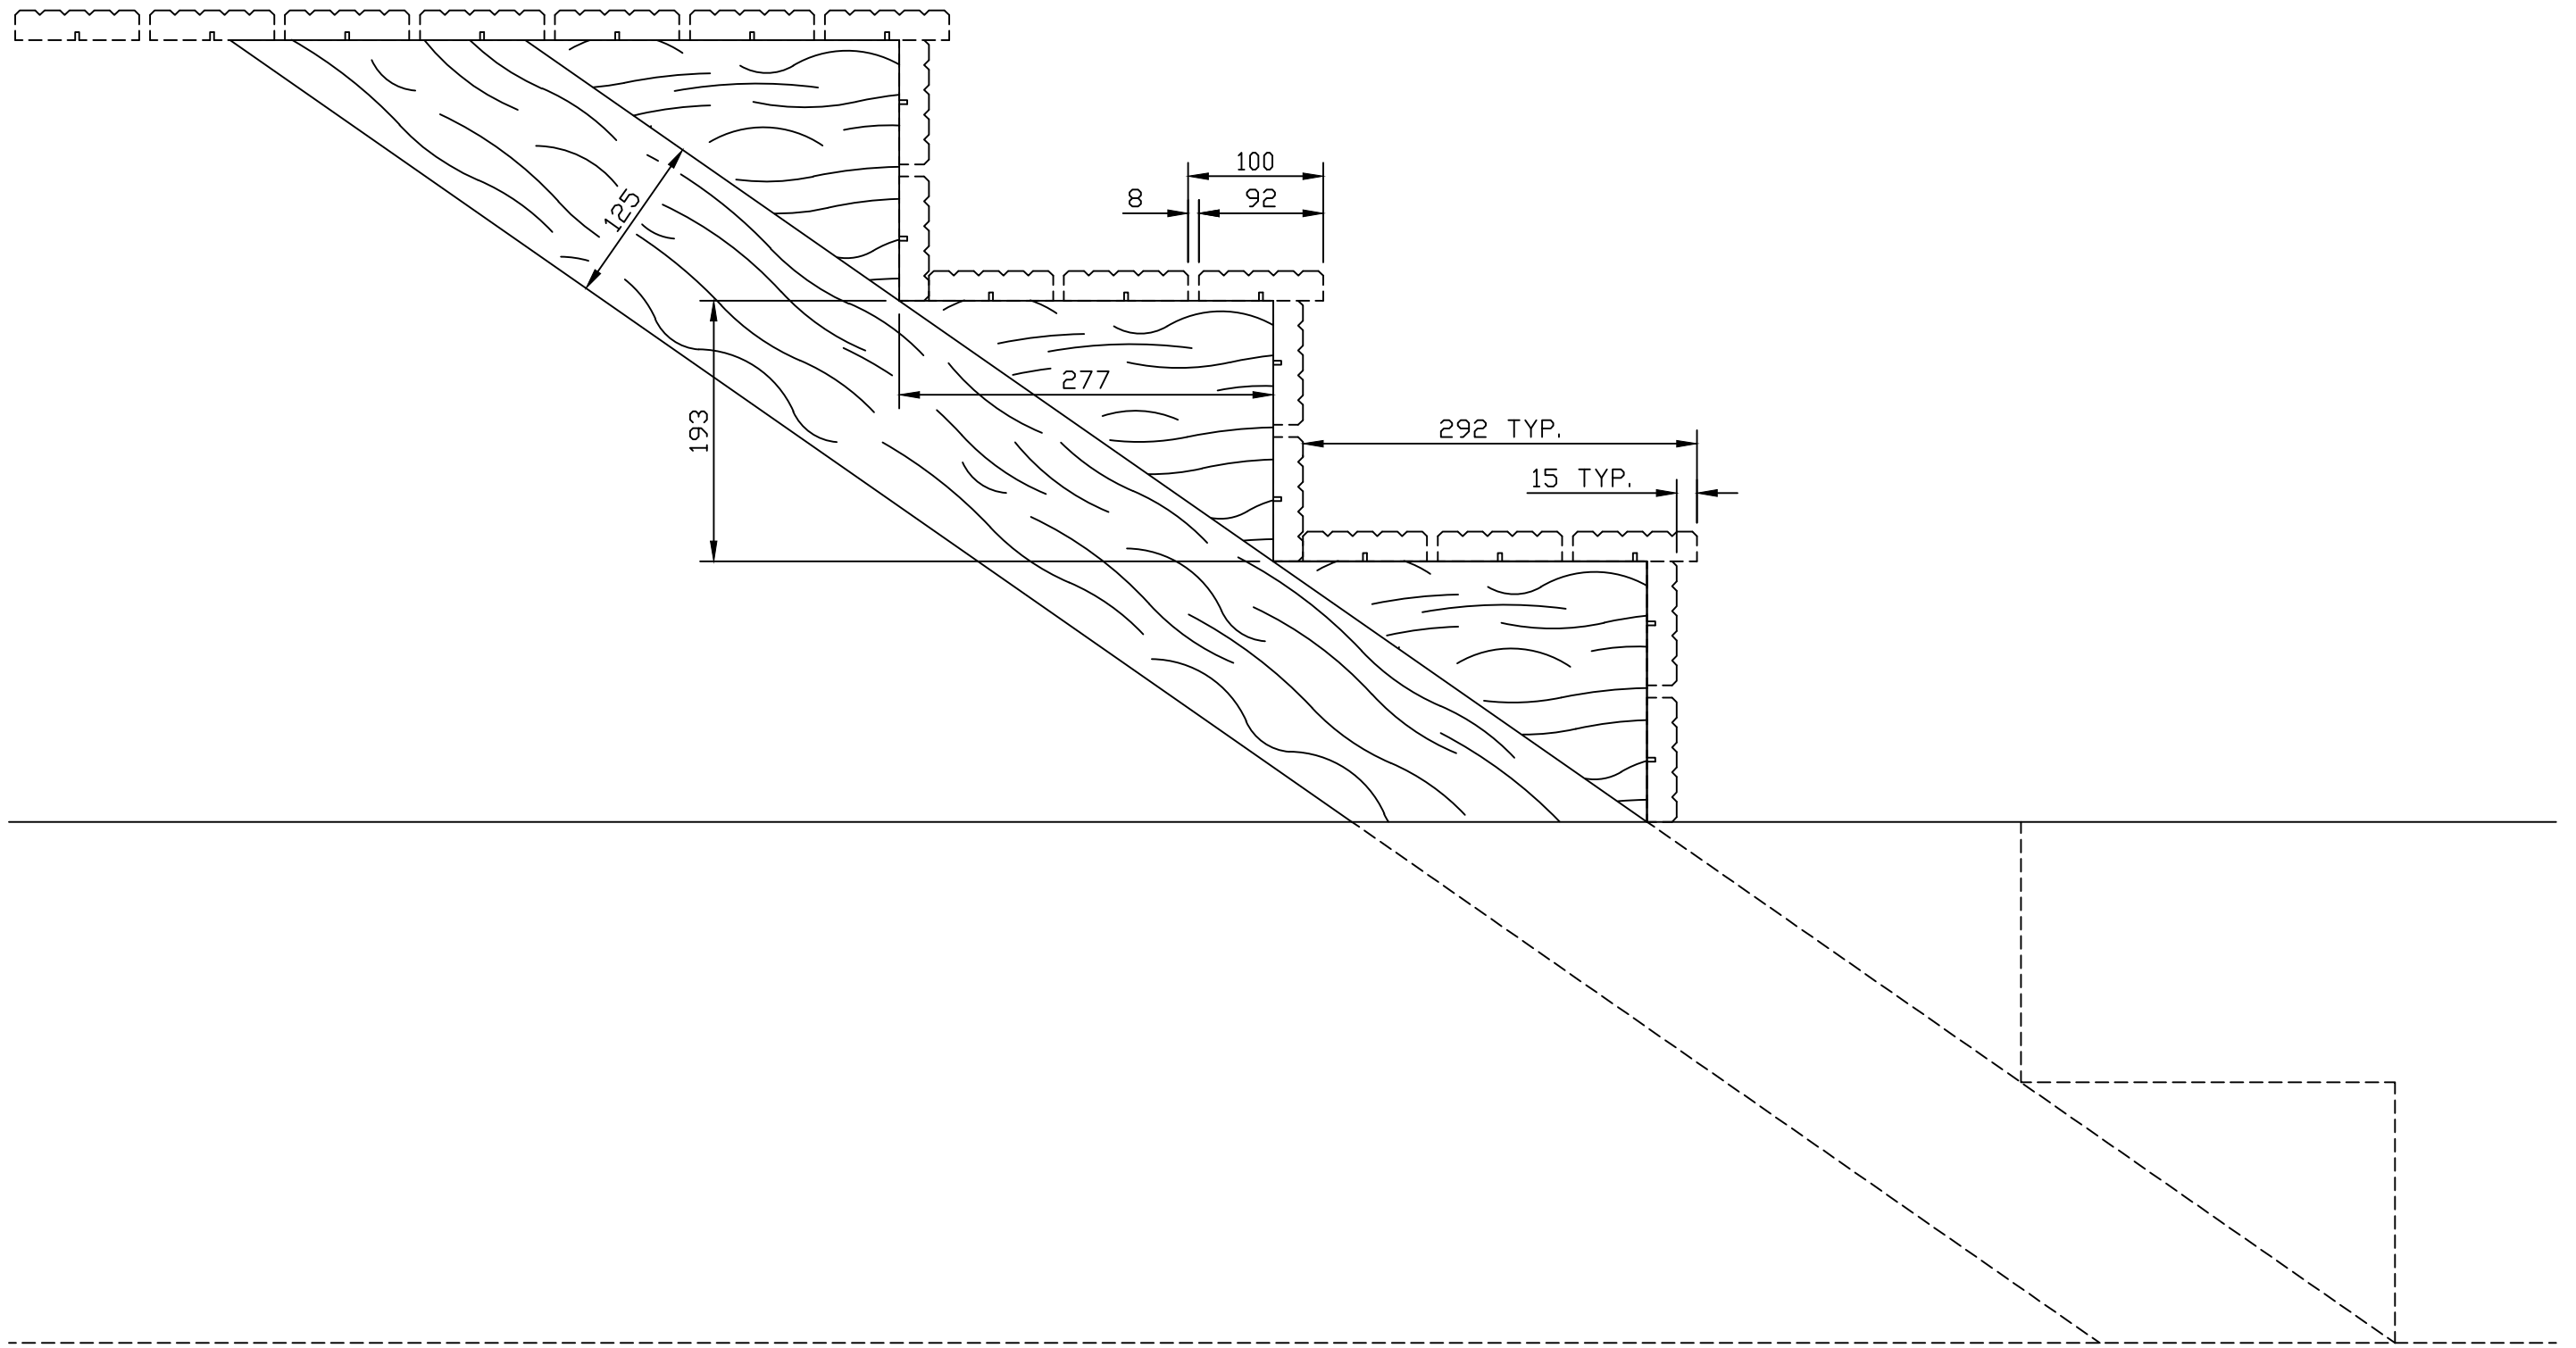

DO NOT SCALE – IF IN DOUBT ASK

**Jacksons
Fencing**

Stowting Common, Near Ashford,
Kent. TN25 6BN
Telephone: 01233 750393
Fax: 01233 750403
www.jacksons-fencing.co.uk
www.jacksons-security.co.uk

This Drawing Is The Property Of H.S. Jackson & Son (Fencing) Ltd, And May Not Be Copied Or Reproduced In Any Way Without Prior Written Permission.

16/05/01 ORIGINAL ISSUE

Drawn	CAJ
Date	16/05/01
Checked	
Size	Scale
A3	1:5 U.O.S

TITLE
STEP LAYOUT FOR THE
DECKING RANGE.

CUSTOMER
ACK No.

Drawing No.
01 J7/04133