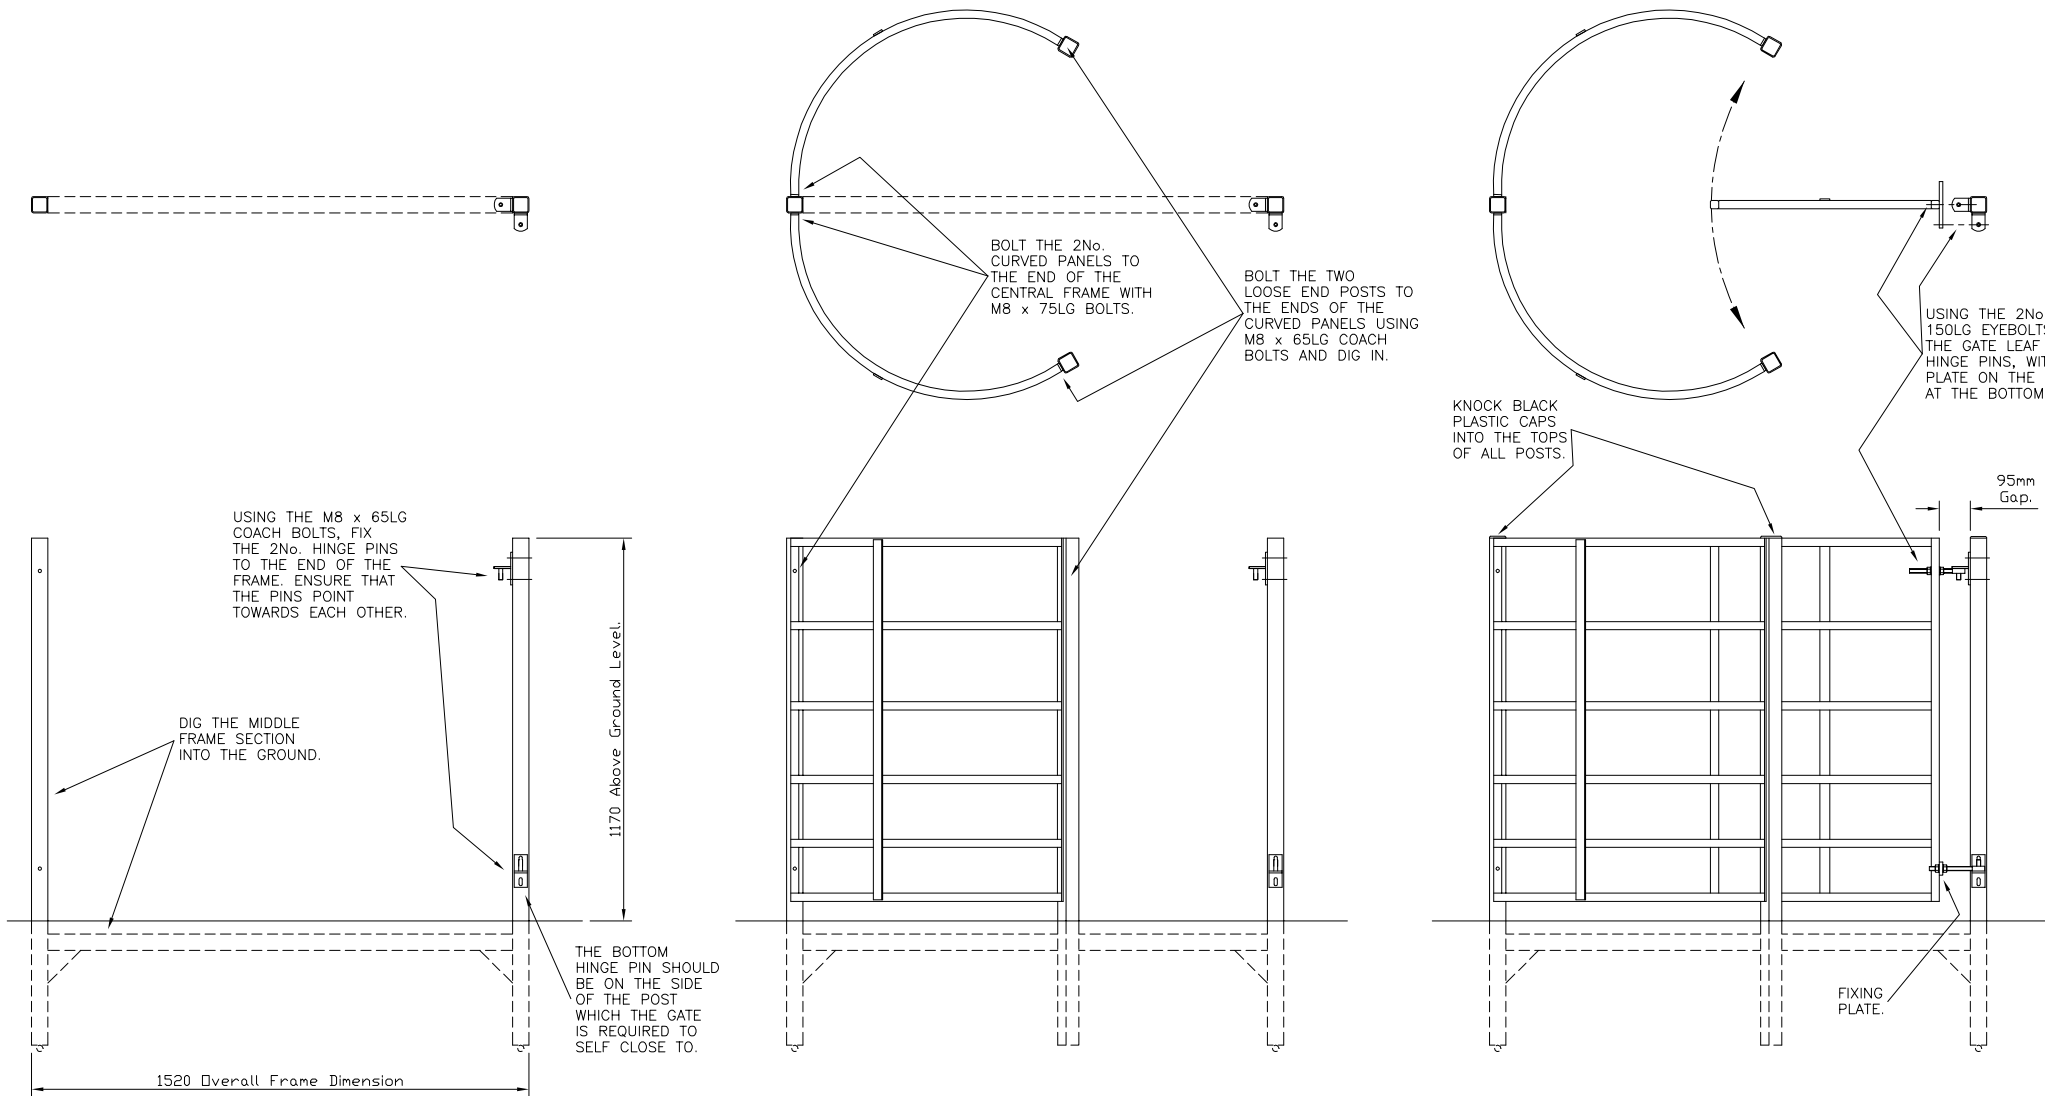

DO NOT SCALE – IF IN DOUBT ASK

Jacksons
FINE FENCING

Stowing Common
Near Ashford,
KENT. TN25 6BN
Telephone : 01233 750393
Fax: 01233 750403
Int. Tel : +44 (0)1233 750393

This Drawing Is The Property Of H.S. Jackson & Son (Fencing) Ltd.
And May Not Be Copied Or Reproduced In Any Way Without Prior Written Permission.

- ② 28/07/06 Frame Size Added
- ① 17/05/05 Hinges Modified
- ① 15/05/01 ORIGINAL ISSUE

Drawn CAJ
Date 18/05/01
Checked
Size A3 Scale N.T.S U.O.S

TITLE
KISSING GATE
INSTALLATION DETAILS

CUSTOMER
ACK No.

Drawing No.
01 J7/02129
Sheet 6 of 13