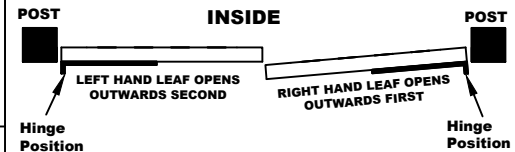

### GATE HANDING & OPENING:

The handing of the gate is determined by the position of hinges when the gate is viewed from outside. Hinges are always on the opening side of the Gate.

**\* Step 4:** Please tick appropriate box for desired Gate Fitting option.

#### OPTION 1: UNFITTED GATE(S)

For fittings to be supplied separately

*\*Special Trellis Gates can be supplied unfitted but must be installed with our "L" shape hinges. Other hinge types will not prevent the gate frame dropping.*

#### OPTION 2: FITTED GATE(S)

Please tick appropriate Box for desired Gate hanging & opening.

a. Standard Opening Configuration with Right Hand Gate opening inwards first

b. For Gates with Left Hand Gate opening inwards first

c. For Gates with Right Hand Gate opening outwards first

d. For Gates with Left Hand Gate opening outwards first

This order cannot be **Changed** OR **Cancelled**. Please sign and return the form. Before returning kindly make sure all the required steps are completed and information is filled in and checked. In case of any queries contact your salesperson.