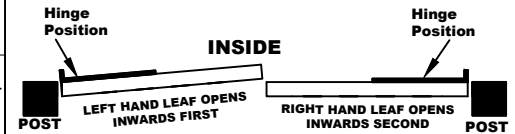

### GATE HANDING & OPENING:

The handing of the gate is determined by the position of hinges when the gate is viewed from outside. Hinges are always on the opening side of the Gate.

**\* Step 4:** Please tick appropriate box for desired Gate Fitting option.

#### OPTION 1: UNFITTED GATE(S)

For fittings to be supplied separately

*\*Special Trellis Gates can be supplied unfitted but must be installed with our "L" shape hinges. Other hinge types will not prevent the gate frame dropping.*

#### OPTION 2: FITTED GATE(S)

Please tick appropriate Box for desired Gate hanging & opening.

a. Standard Opening Configuration with Right Hand Gate opening inwards first

b. For Gates with Left Hand Gate opening inwards first