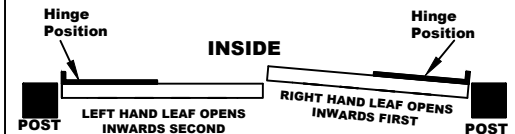

### GATE HANDING & OPENING:

The handing of the gate is determined by the position of hinges when the gate is viewed from outside. Hinges are always on the opening side of the Gate.

**\* Step 4:** Please tick appropriate box for desired Gate Fitting option.

#### OPTION 1: UNFITTED GATE(S)

For fittings to be supplied separately

*\*Special Trellis Gates can be supplied unfitted but must be installed with our "L" shape hinges. Other hinge types will not prevent the gate frame dropping.*

#### OPTION 2: FITTED GATE(S)

Please tick appropriate Box for desired Gate hanging & opening.

a. Standard Opening Configuration with Right Hand Gate opening inwards first

b. For Gates with Left Hand Gate opening inwards first